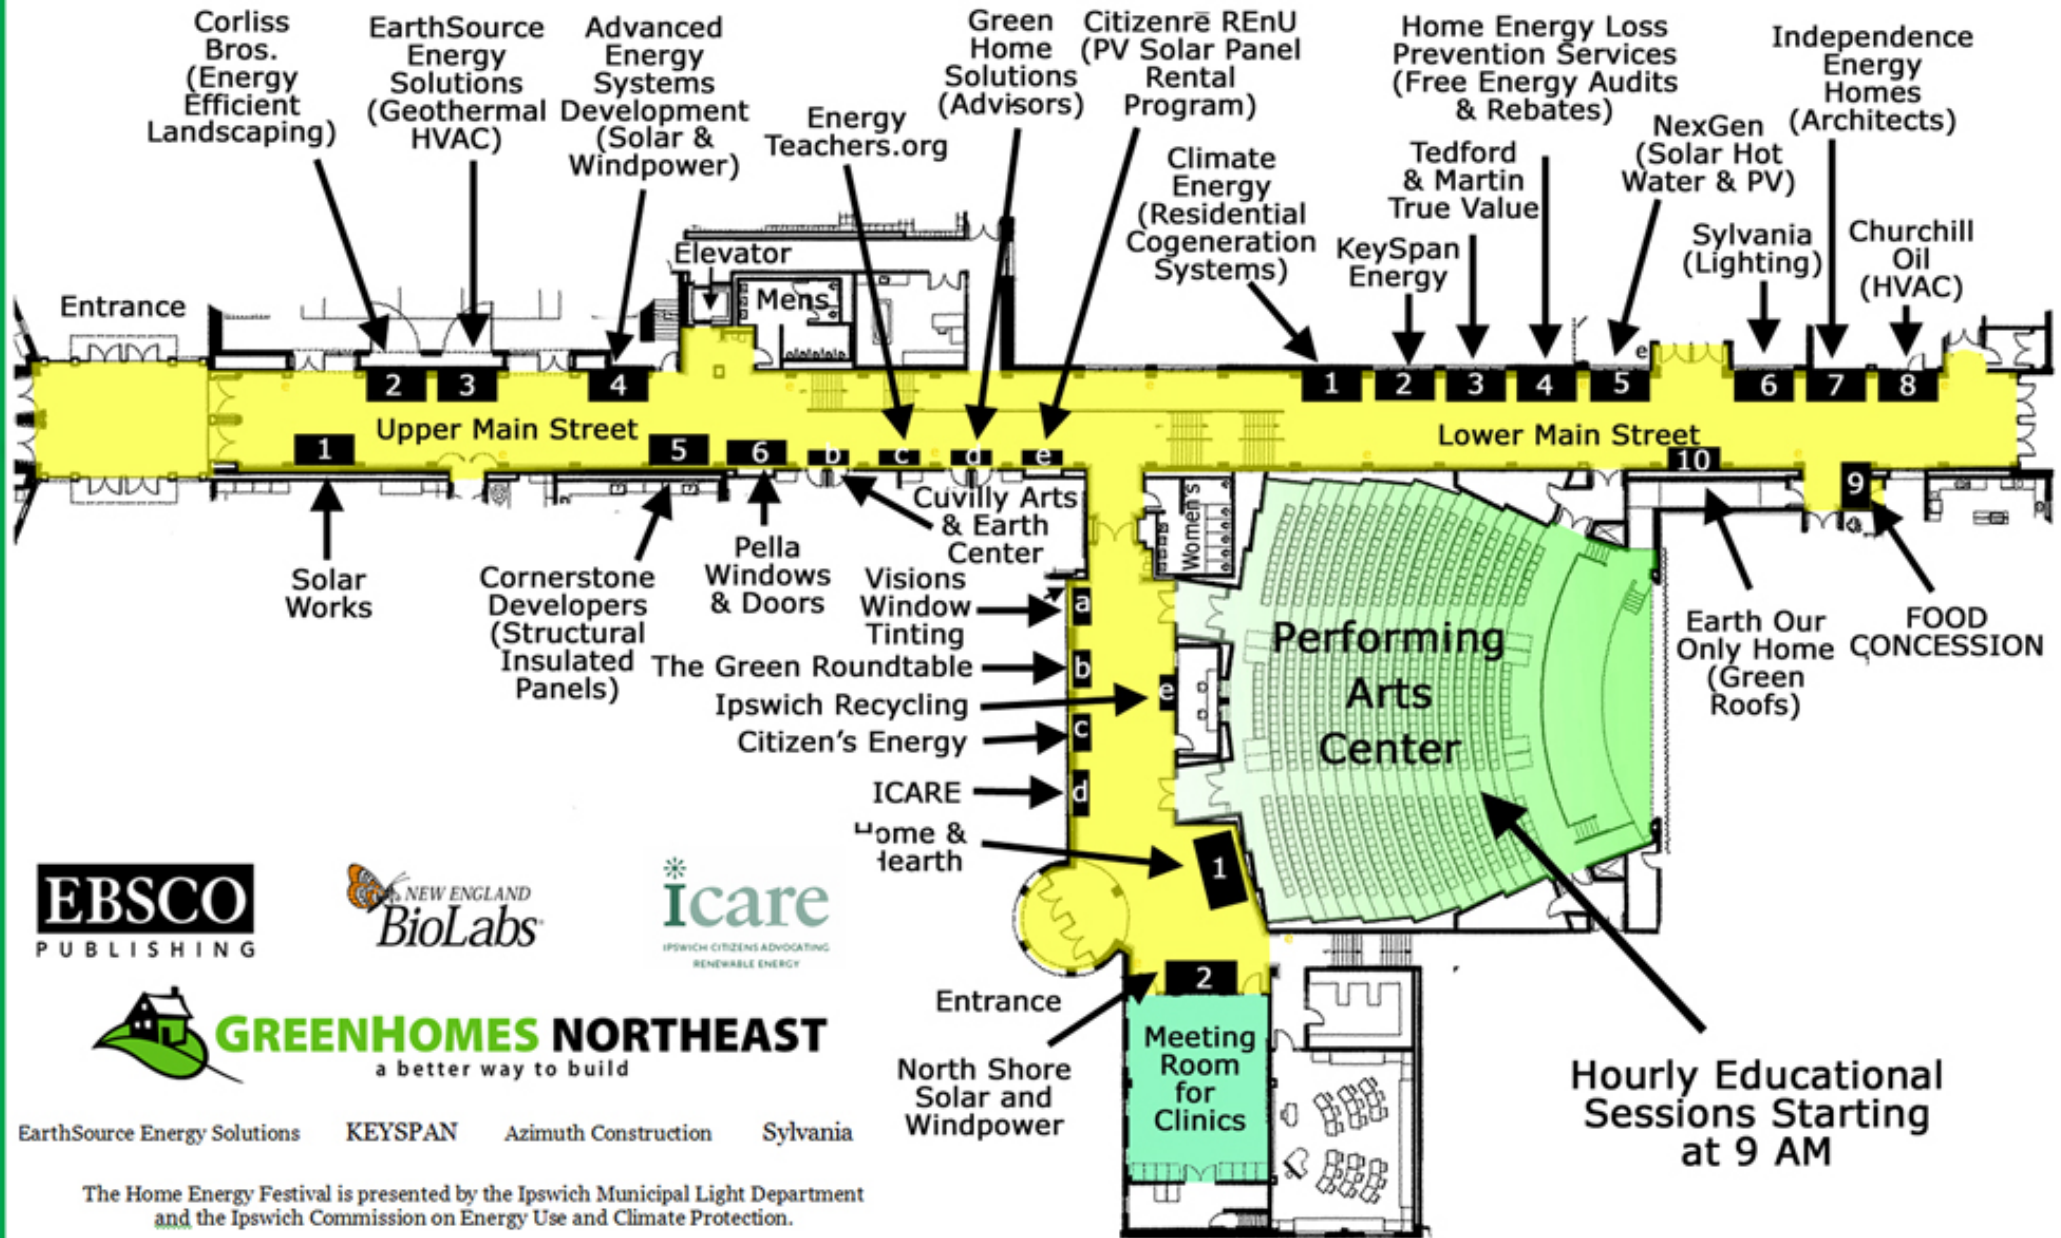

Directory of Exhibitors - Home Energy Festival

Saturday, March 24th - Ipswich Performing Arts Center

Exhibit Hall Open 10:30 AM - 3:00 PM

GREENHOMES NORTHEAST
a better way to build

EarthSource Energy Solutions KEYSpan Azimuth Construction Sylvania