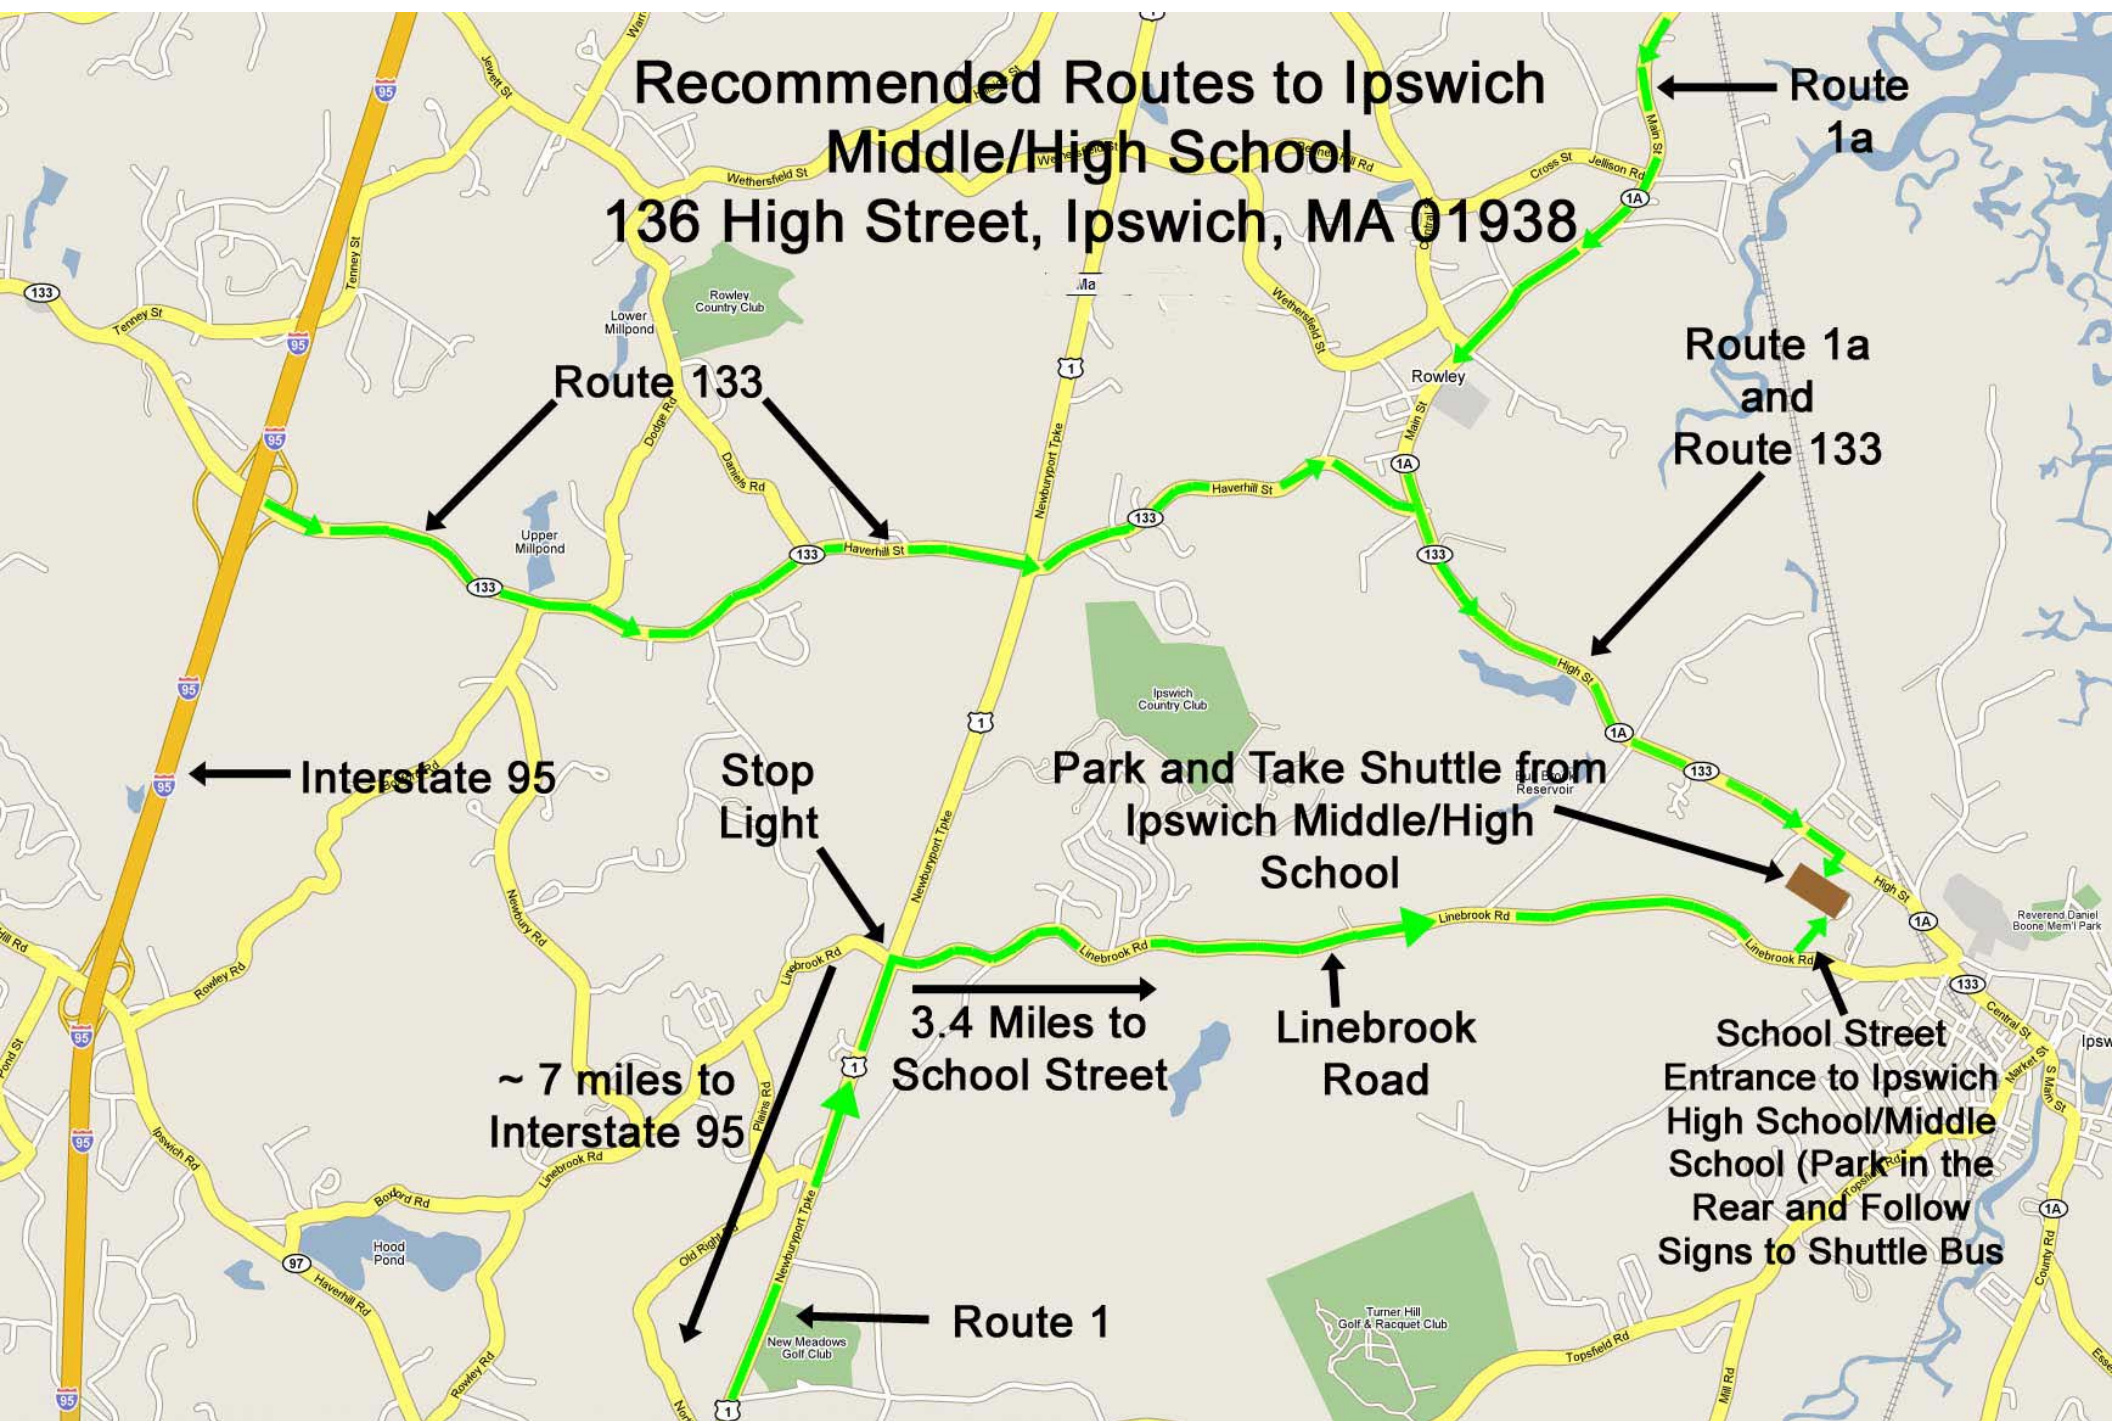

Recommended Routes to Ipswich Middle/High School

136 High Street, Ipswich, MA 01938

Route 1a

Route 133

Route 1a and Route 133

Interstate 95

Stop Light

Park and Take Shuttle from Ipswich Middle/High School

~ 7 miles to Interstate 95

3.4 Miles to School Street

Linebrook Road

School Street Entrance to Ipswich High School/Middle School (Park in the Rear and Follow Signs to Shuttle Bus)

Route 1